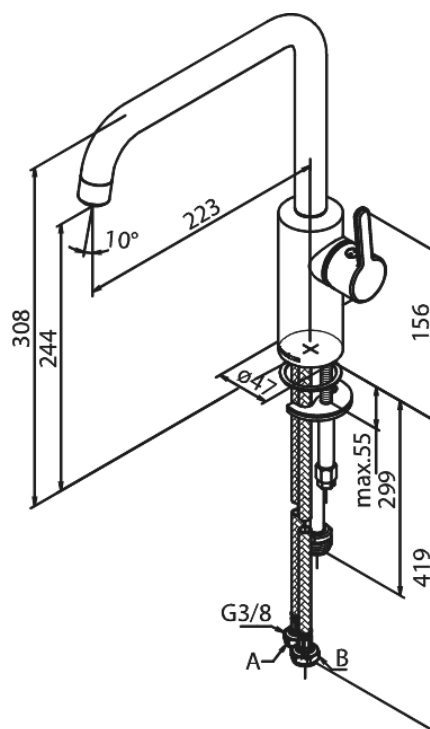

FM Mattsson Mora Group Denmark
Østbirkvej 2, DK-5240 Odense NØ

+45 88 33 00 34 damixa-international@fmm-mora.com

Mere information på <https://damixa.com>

damixa